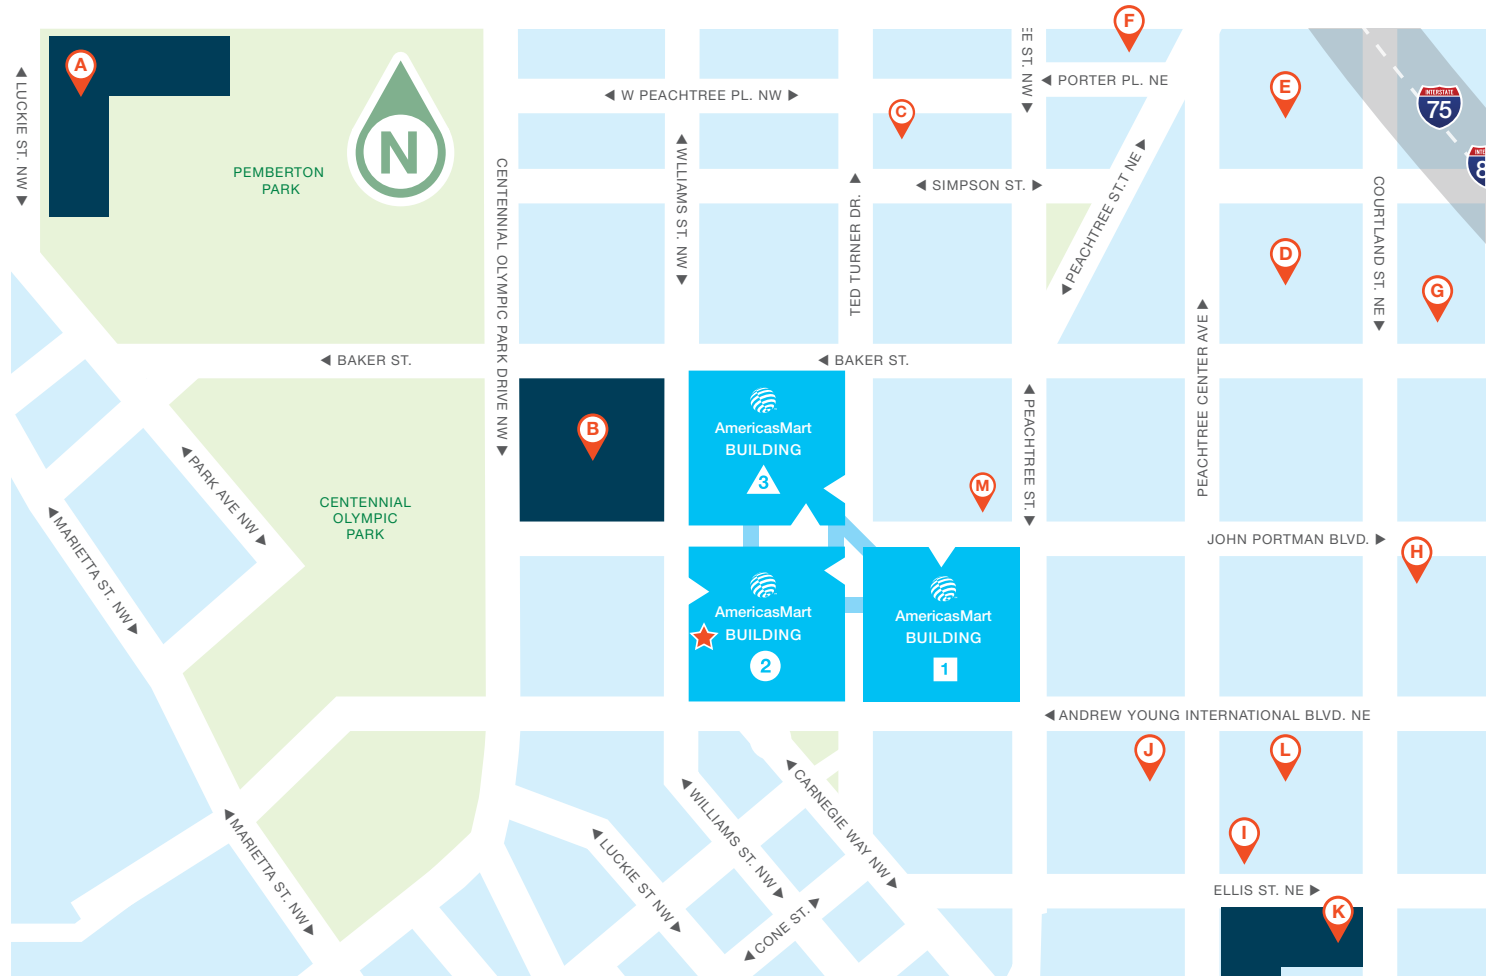

Preferred Market Parking

Brought to You by AmericasMart

- A Georgia Aquarium
  242 Ivan Allen Jr. Blvd. NW
- B American Cancer Society
  136 Baker St. NW
- C 323 Ted Turner Dr. NW
- D 303 Peachtree Center Ave. NE
- E 64 Ralph McGill
- F 15 Alexander NE
- G 129 Baker St. NE
- H 227 Courtland St. NE
- I 161 Peachtree Center Ave.
- J 193 Peachtree Center Ave. NE
- K Georgia Pacific Center
  122 Courtland St.
- L 99 Andrew Young International Blvd. NE
- M 7 John Portman Blvd.
- N Turner Field Gold Lot
  755 Hank Aaron Dr.
  (Not shown on map)
- O AT&T Lot
  725 Spring Street
  (Not shown on map)
- ★ Pick-Up Location

A variety of affordable parking options at designated downtown lots are available for buyers attending Market. These options are the lowest cost in the area. Look for AmericasMart signs at each lot. Spaces are limited, available on a per-day basis during designated hours, and no overnight parking allowed.

Parking shuttle hours to/from Market from these locations:
January 10–17: 8 a.m.–Noon | 4–8 p.m.
January 13–14: 8 a.m.–Noon | 4–10 p.m.

www.AmericasMart.com/ParkingPartners